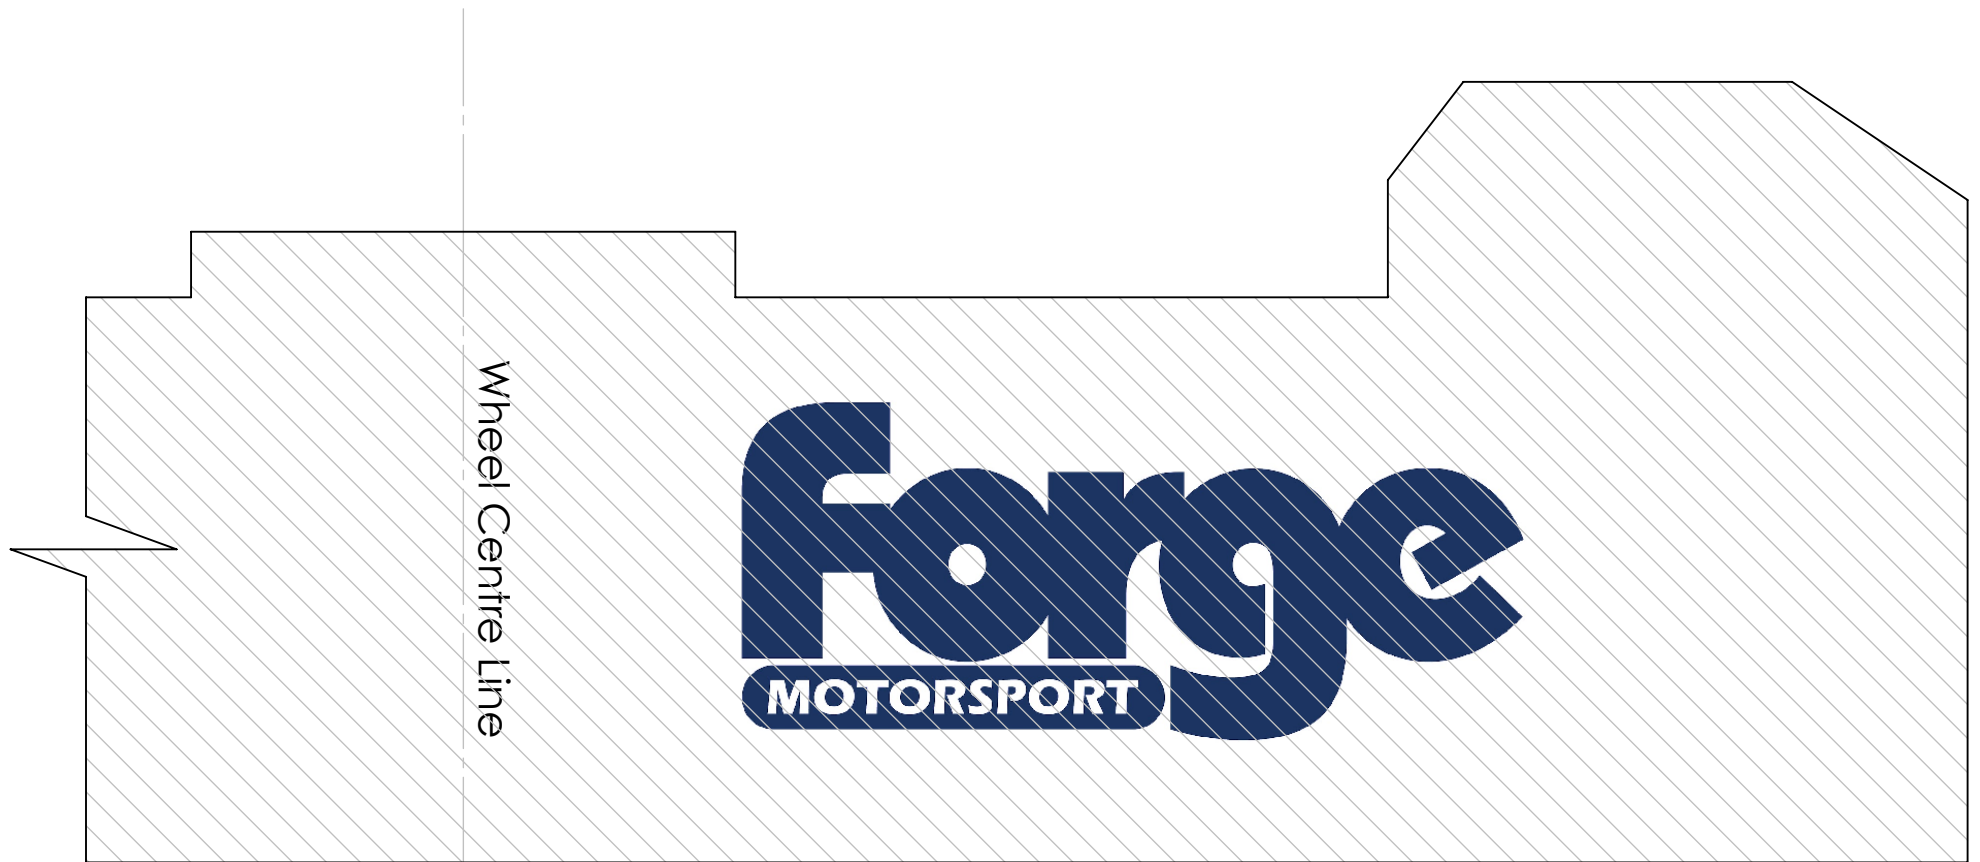

FMBKT5 - VW T5 356mm x 32mm

Wheel Centre Line

Forge
MOTORSPORT

Please note: When printing with Adobe Reader choose 'actual size' under print size options
Verify the print size by measuring the 100mm dimension above.